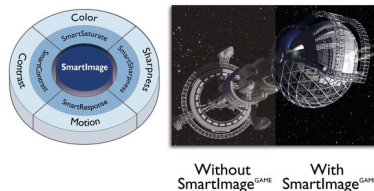

VA display

Philips' VA LED display uses an advanced multi-domain vertical alignment technology that gives you super-high static contrast ratios for extra-vivid and bright images. While standard office applications are handled with ease, it is especially suitable for photos, web browsing, films, gaming and demanding graphical applications. Its optimised pixel management technology gives you a 178/178-degree extra-wide viewing angle, resulting in crisp images.

16:9 Full HD display

Picture quality matters. Regular displays deliver quality, but you expect more. This display features enhanced Full HD 1920 x 1080 resolution. With Full HD for crisp detail paired

with high brightness, incredible contrast and realistic colours, expect a true-to-life picture.

SmartContrast

SmartContrast is a Philips technology that analyses the contents you are displaying, automatically adjusting colours and controlling backlight intensity to dynamically enhance contrast for the best digital images and videos or when playing games where dark hues are displayed. When Economy mode is selected, contrast is adjusted and backlighting fine-tuned for just-right display of everyday office applications and lower power consumption.

SmartImage Game mode

The new Philips gaming display has quick-access OSD fine-tuned for gamers, offering you multiple options. "FPS" mode (First person shooting) improves dark themes in games, allowing you to see hidden objects in dark areas. "Racing" mode adapts the display with the fastest response time and high colour, along with image adjustments. "RTS" mode (Real-time strategy) has a special SmartFrame mode that enables highlighting of specific area and allows for size and image adjustments. Gamer 1 and Gamer 2 enable you to save personal customised settings based on different games, ensuring best performance.