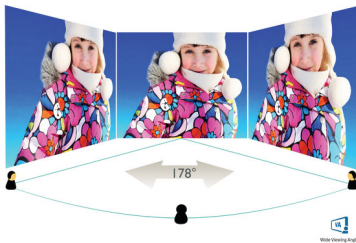

VA display

Philips' VA LED display uses an advanced multi-domain vertical alignment technology that gives you super-high static contrast ratios for extra-vivid and bright images. While standard office applications are handled with ease, it is especially suitable for photos, web browsing, films, gaming and demanding graphical applications. Its optimised pixel management technology gives you a 178/178-degree extra-wide viewing angle, resulting in crisp images.